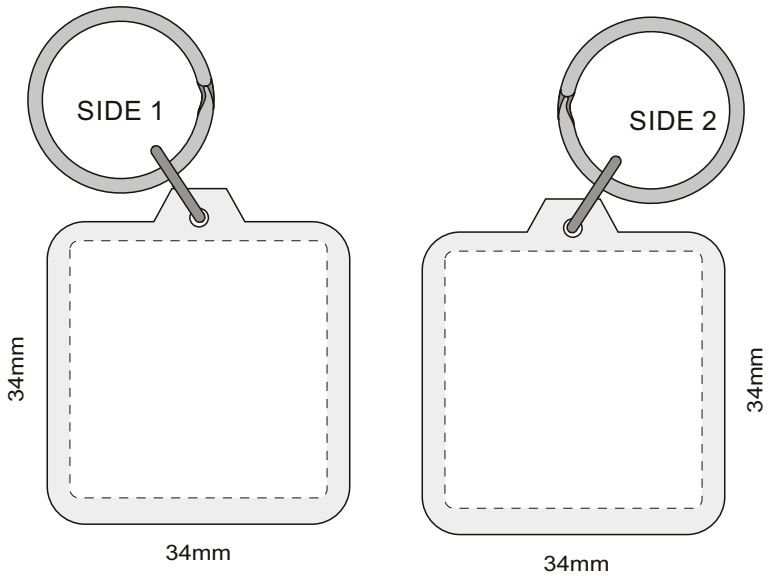

Actual Size: 100% when viewed on A4 paper

Pink line = Bleed
Blue line = Cut Line
Green line = Safe Print Area
Red line = Fold Line