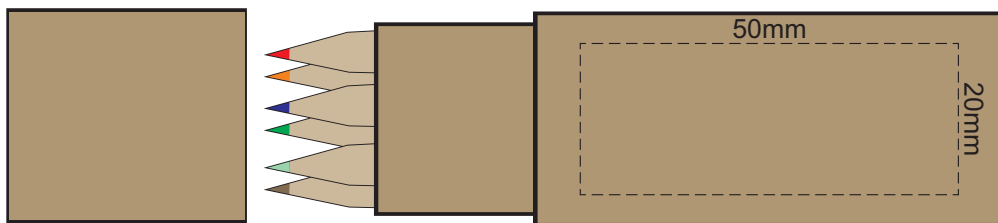

100% of Actual Size
Pad Print (one colour)

100% of Actual Size
Direct Digital

100% of Actual Size
Digital Packaging Print

Artwork will be printed directly onto the product via CMYK printing (no white), colours will not be vibrant due to white ink not being available for this process.