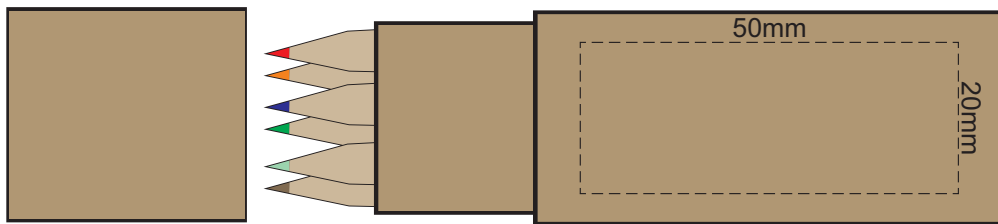

100% of Actual Size
Pad Print (one colour)

100% of Actual Size
Direct Digital

100% of Actual Size
Digital Packaging Print

Artwork will be printed directly onto the product via CMYK printing (no white), colours will not be vibrant due to white ink not being available for this process.