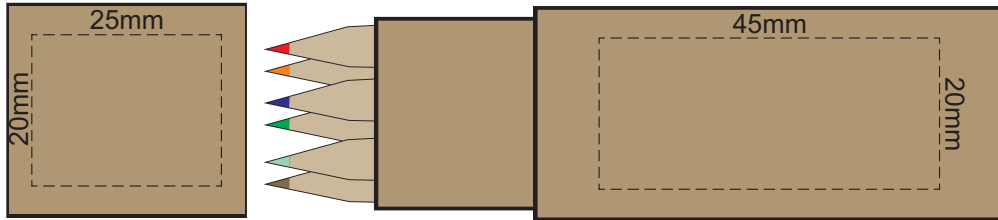

100% of Actual Size
Pad Print (one colour)

100% of Actual Size
Direct Digital

100% of Actual Size
Digital Packaging Print

Artwork will be printed directly onto the product via CMYK printing (no white), colours will not be vibrant due to white ink not being available for this process.