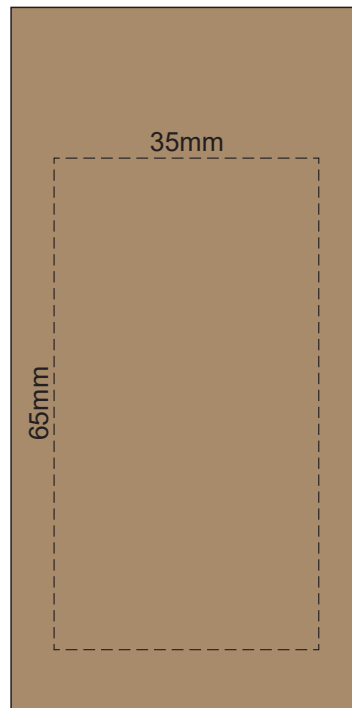

100% of Actual Size  
Pad Print (one colour)

SIDE 1

SIDE 2

100% of Actual Size  
Direct Digital

100% of Actual Size  
Digital Packaging Print

Artwork will be printed directly onto the product via CMYK printing (no white), colours will not be vibrant due to white ink not being available for this process.