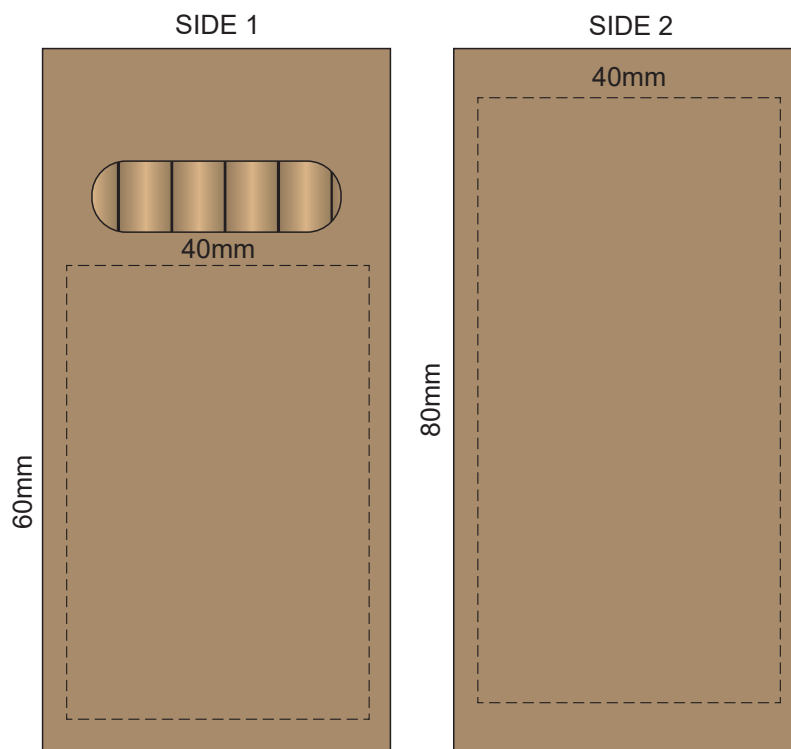

100% of Actual Size  
Pad Print (one colour)

SIDE 1

SIDE 2

100% of Actual Size  
Direct Digital

100% of Actual Size  
Digital Packaging Print

Artwork will be printed directly onto the product via CMYK printing (no white), colours will not be vibrant due to white ink not being available for this process.