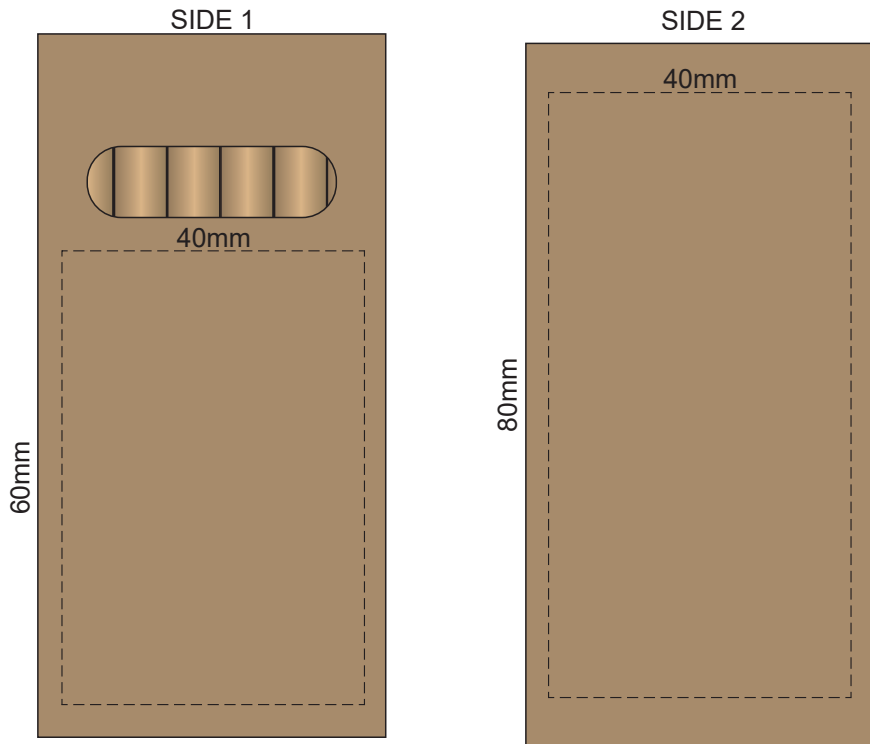

100% of Actual Size  
Pad Print (one colour)

SIDE 1

SIDE 2

100% of Actual Size  
Direct Digital

100% of Actual Size  
Digital Packaging Print

Artwork will be printed directly onto the product via CMYK printing (no white), colours will not be vibrant due to white ink not being available for this process.