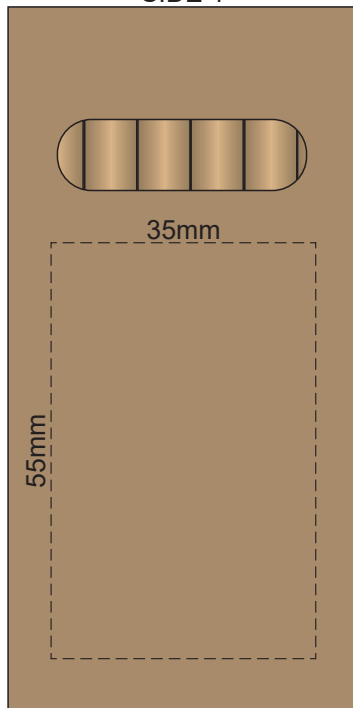

100% of Actual Size  
Pad Print (one colour)

SIDE 1

SIDE 2

100% of Actual Size  
Direct Digital

100% of Actual Size  
Digital Packaging Print

Artwork will be printed directly onto the product via CMYK printing (no white), colours will not be vibrant due to white ink not being available for this process.