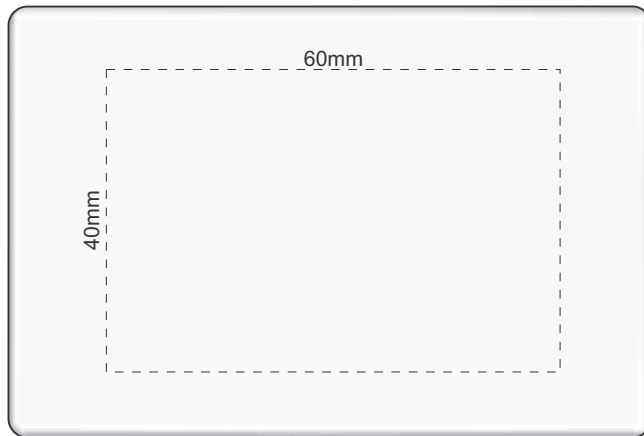

Actual Size: 100% when viewed on A4 paper

Pad Print (One Colour Only)

Direct Digital

We wish to advise that, due to the surface & general makeup of this stress product, we cannot guarantee a solid print true to PMS colour. Print will degrade with regular use.