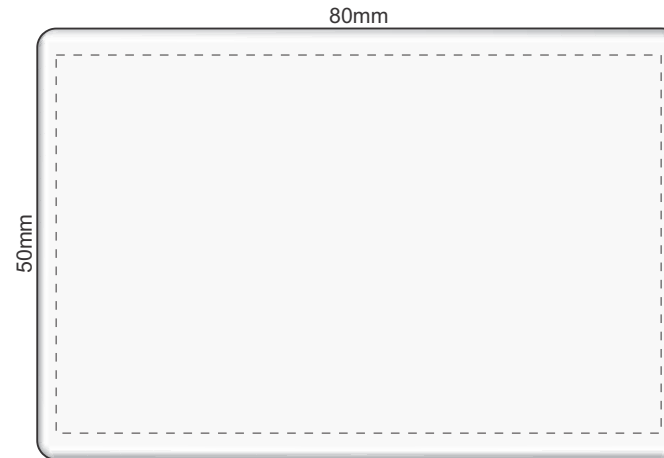

Actual Size: 100% when viewed on A4 paper

Pad Print (One Colour Only)

Direct Digital

We wish to advise that, due to the surface & general makeup of this stress product, we cannot guarantee a solid print true to PMS colour. Print will degrade with regular use.