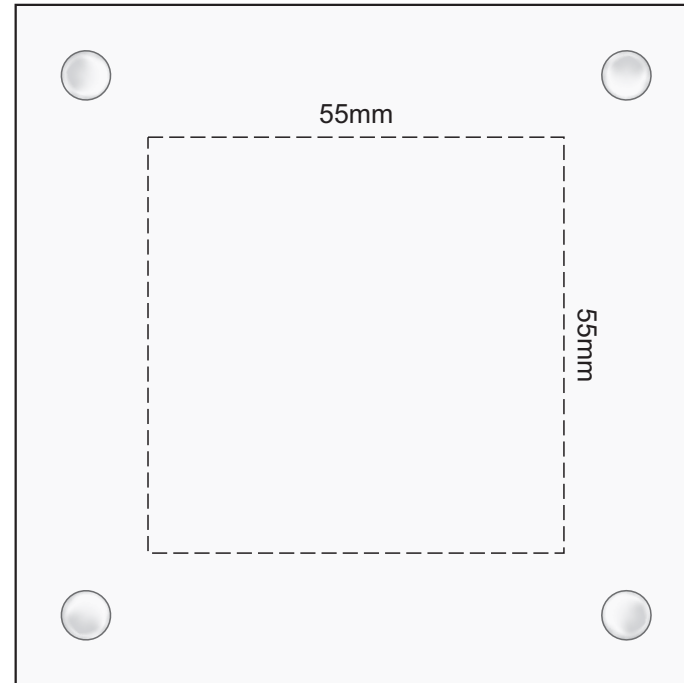

100% of Actual Size
Pad Print
Imitation Etch

Branding is on the underside of the coaster
Due to the inherent nature of cutting glass,
some degree of variation in the shape of the
coaster should be considered normal.

100% of Actual Size
Engraving

Branding is on the underside of the coaster
Due to the inherent nature of cutting glass,
some degree of variation in the shape of the
coaster should be considered normal.

Engraves to a
Natural Etch Finish