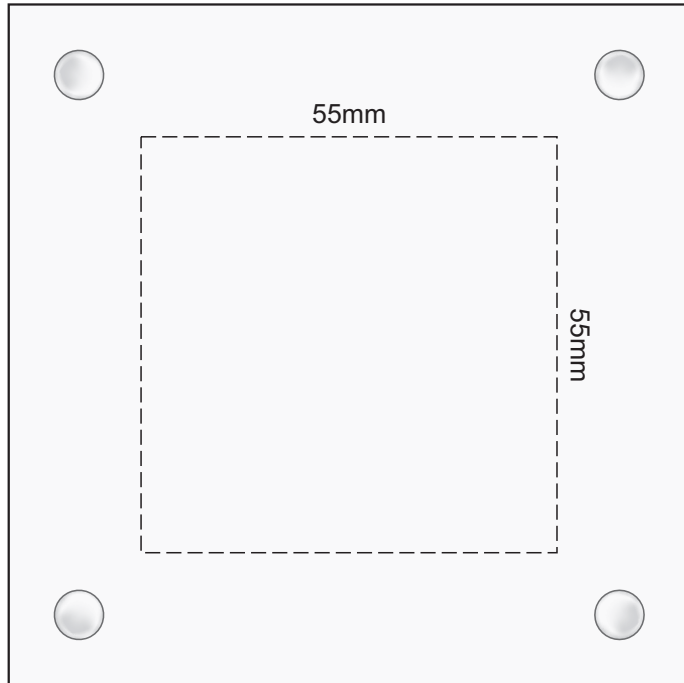

100% of Actual Size
Pad Print
Imitation Etch

Branding is on the underside of the coaster
Due to the inherent nature of cutting glass,
some degree of variation in the shape of the
coaster should be considered normal.

100% of Actual Size
Engraving

Branding is on the underside of the coaster
Due to the inherent nature of cutting glass,
some degree of variation in the shape of the
coaster should be considered normal.

Engraves to a
Natural Etch Finish