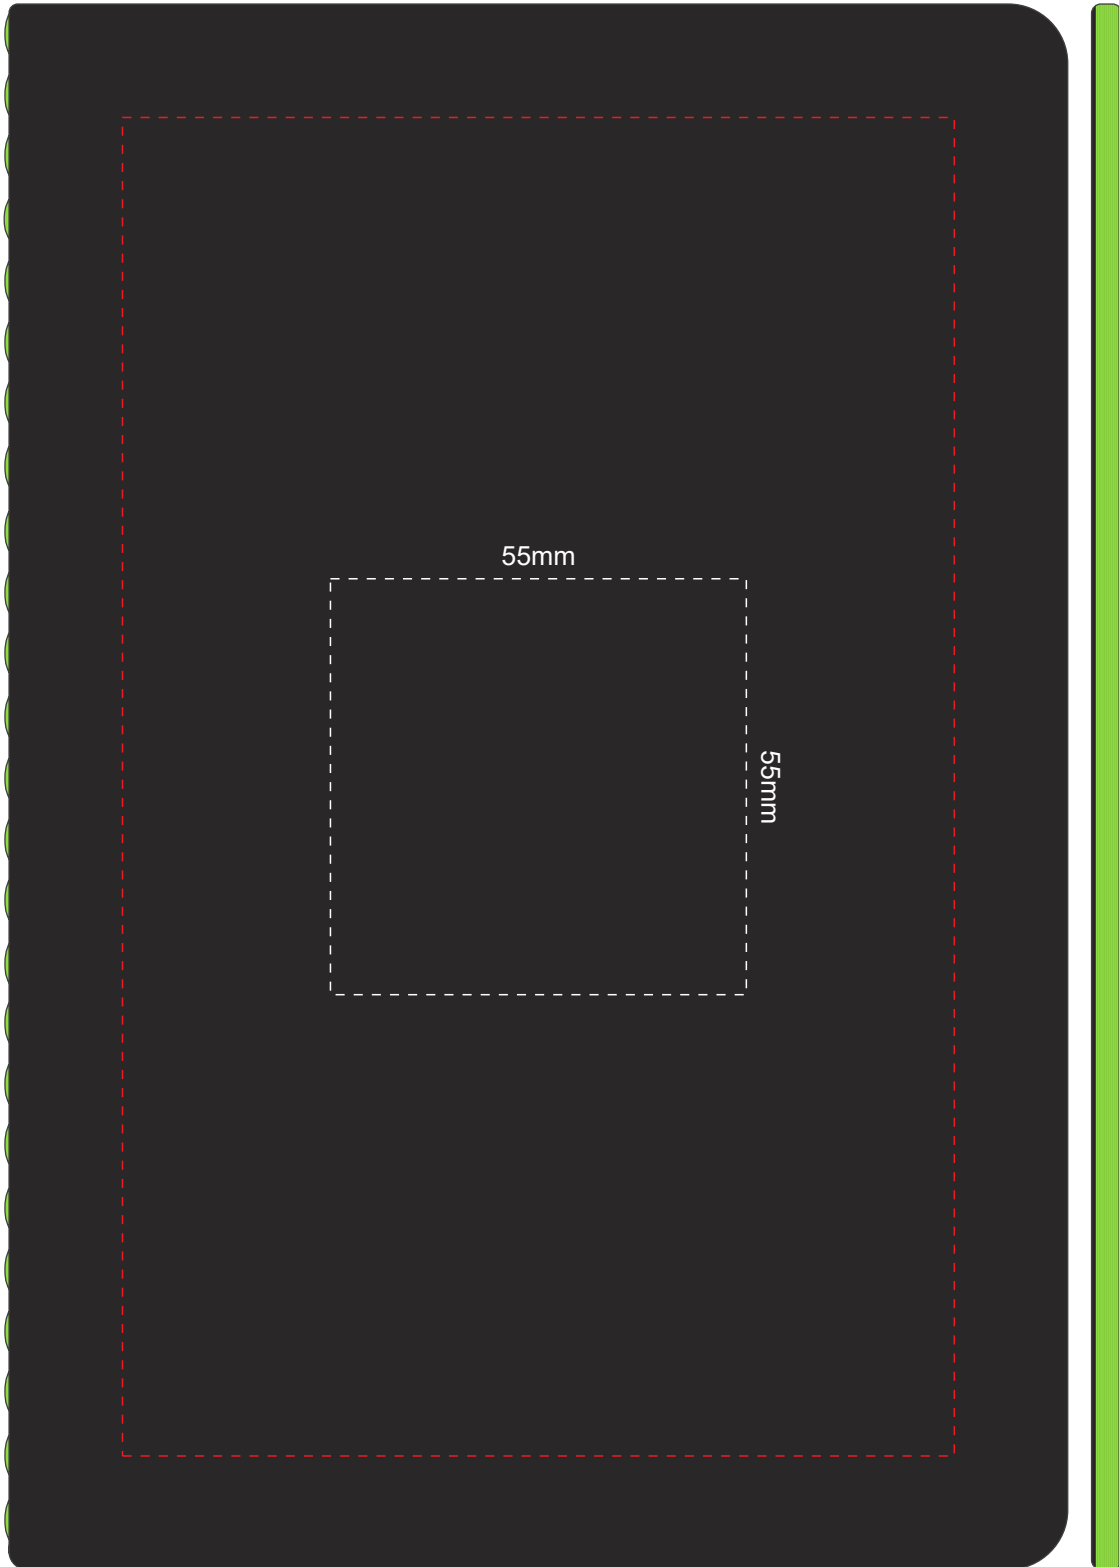

100% of Actual Size
Pad Print

Branding area can be moved **anywhere within the red line.**

100% of Actual Size
Pad Print

Branding area can be moved **anywhere within the red line.**

100% of Actual Size
Screen Print (one colour)