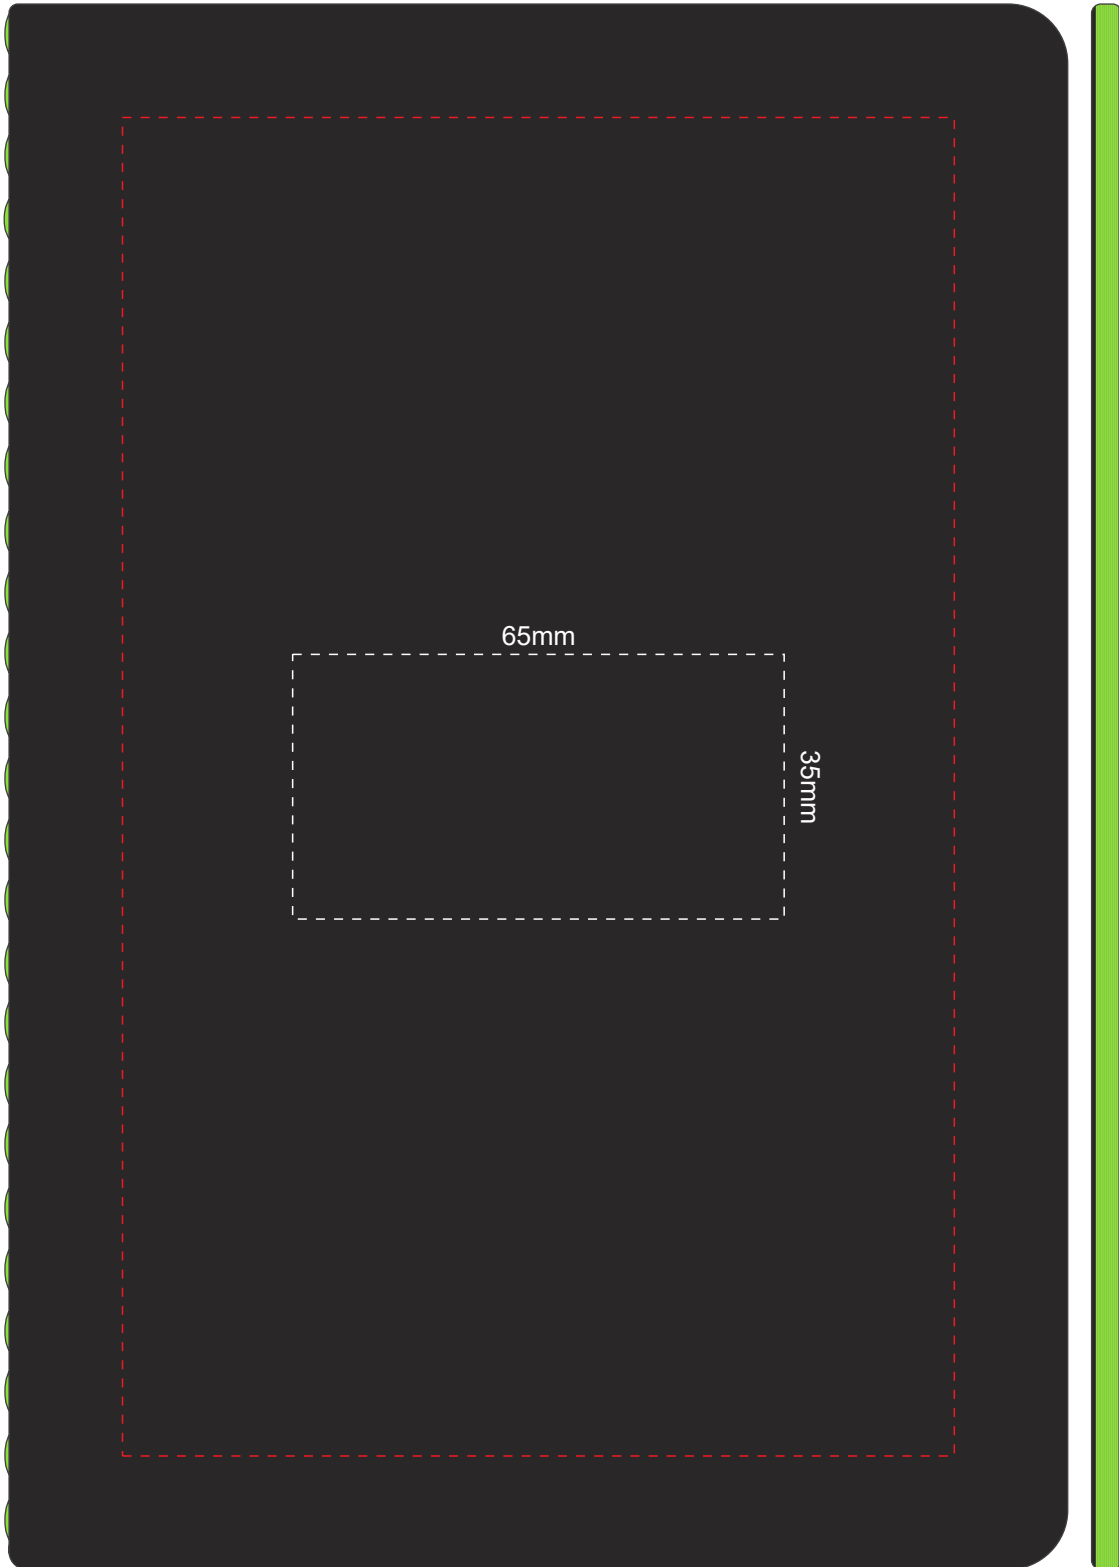

100% of Actual Size
Pad Print

Branding area can be moved **anywhere within the red line.**

100% of Actual Size
Pad Print

Branding area can be moved **anywhere within the red line.**

100% of Actual Size
Screen Print (one colour)