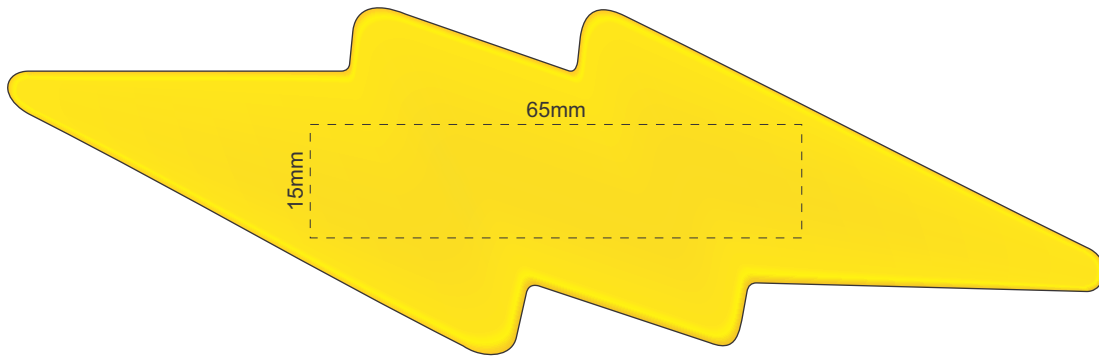

Actual Size: 100% when viewed on A4 paper

Pad Print (One colour only)

Pad Print (One colour only)

Direct Digital

We wish to advise that, due to the surface & general makeup of this stress product, we cannot guarantee a solid print true to PMS colour. Print will degrade with regular use.