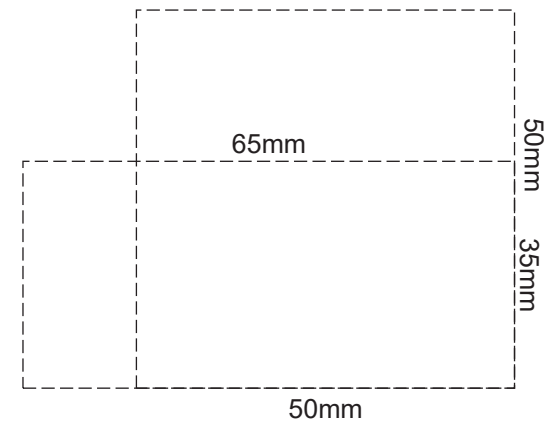

50% of Actual Size
Pad Print
(White, PMS 476C or
Black print only)

100% of Print size
50mm

This product is a natural material, please allow for variances in grain pattern, branding and engraving colours.

100% of Print size

50% of Actual Size
Laser Engraving

40mm
30mm

100% of Print size
40mm

This product is a natural material, please allow for variances in grain pattern and engraving colour.

Engraves to a Natural Etch

50% of Actual Size
Laser Engraving

100% of Print size
50mm

This product is a natural material, please allow for variances in grain pattern, branding and engraving colours.

 Engraves to a Natural Etch