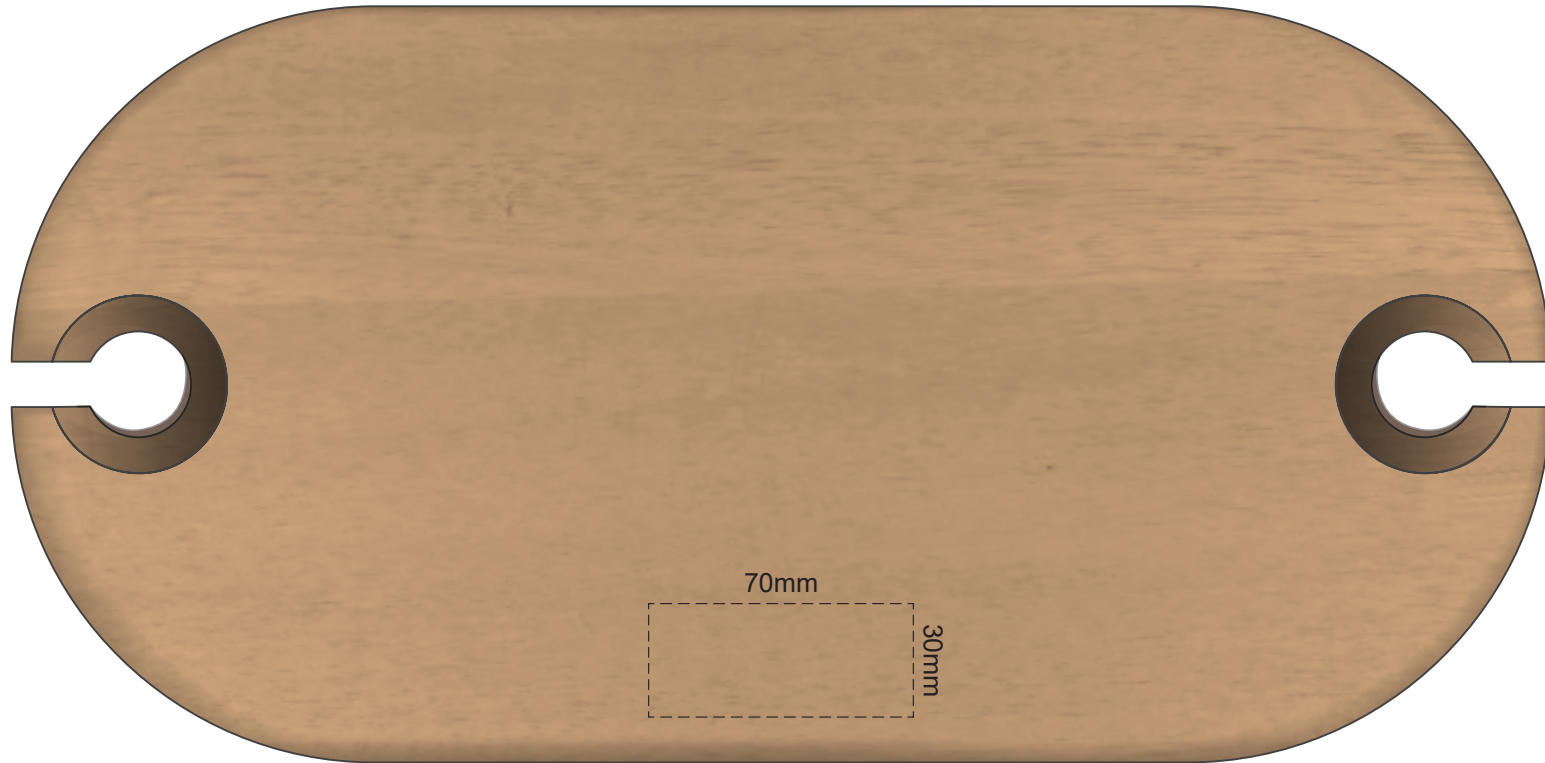

50% of Actual Size
Laser Engraving

This product is a natural material, please allow
for variances in grain pattern and engraving colour.

Engraves to a Natural Etch

50% of Actual Size
Pad Print
(White, PMS 476C or Black Print Only)

This product is a natural material, please allow for variances in grain pattern and branding.