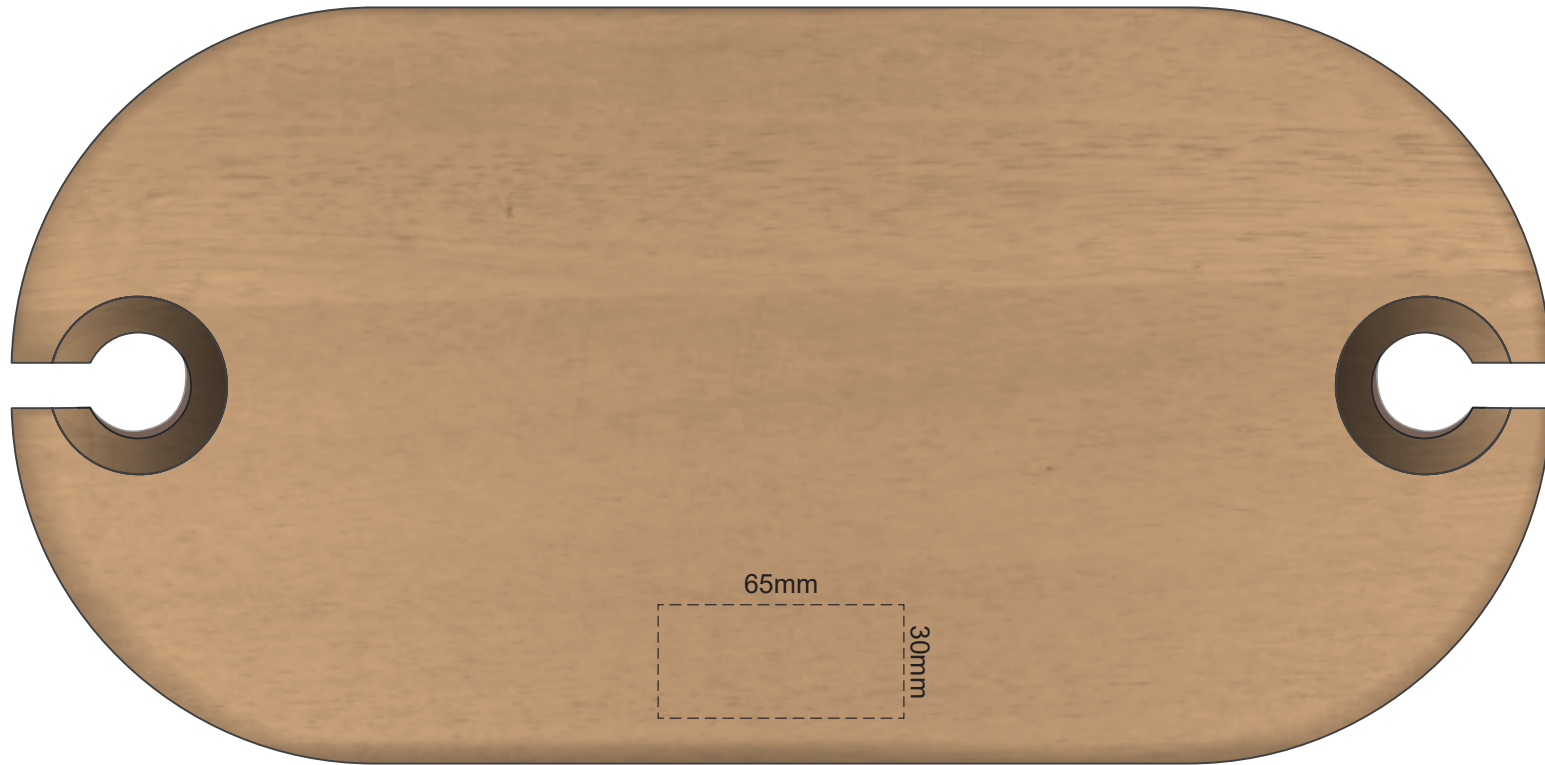

50% of Actual Size
Laser Engraving

This product is a natural material, please allow
for variances in grain pattern and engraving colour.

Engraves to a Natural Etch

50% of Actual Size
Pad Print
(White, PMS 476C or Black Print Only)

This product is a natural material, please allow for variances in grain pattern and branding.