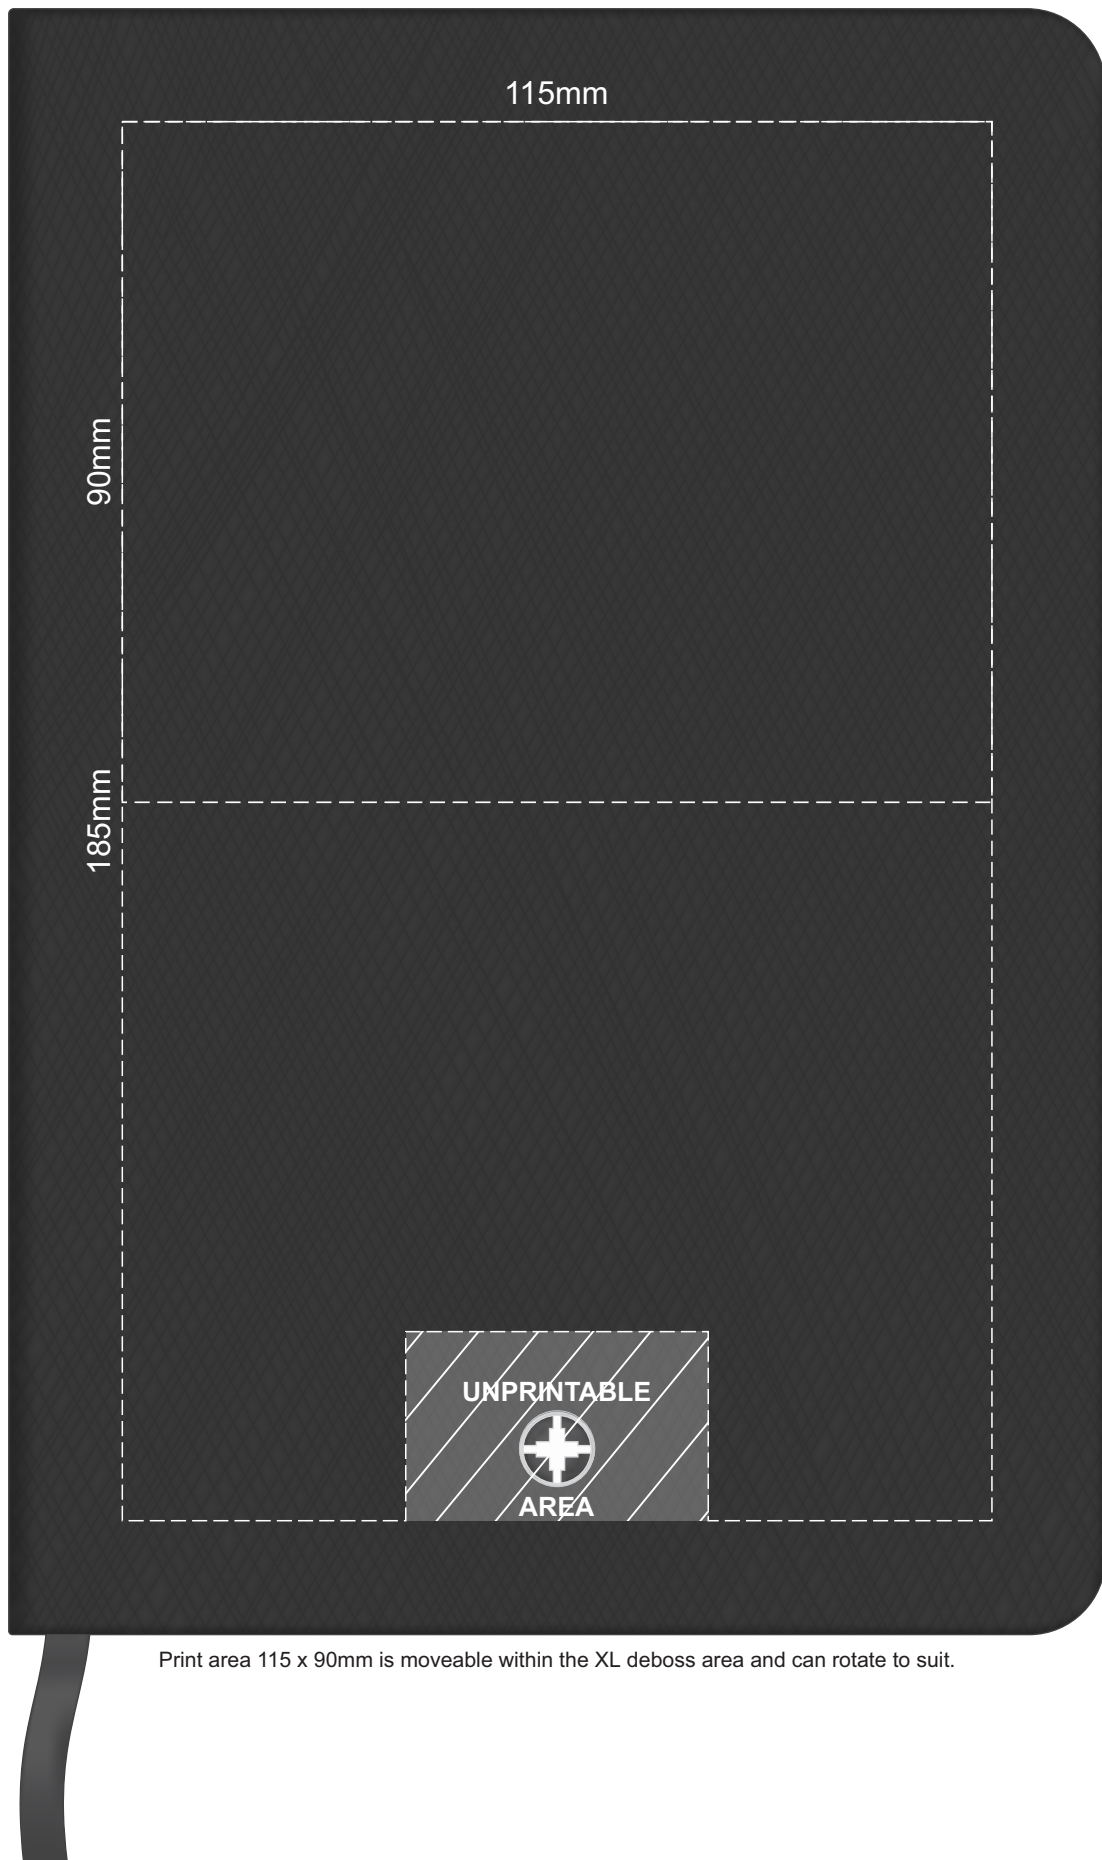

100% of Actual Size
Debossing
Debossing XL

Print area 115 x 90mm is moveable within the XL deboss area and can rotate to suit.